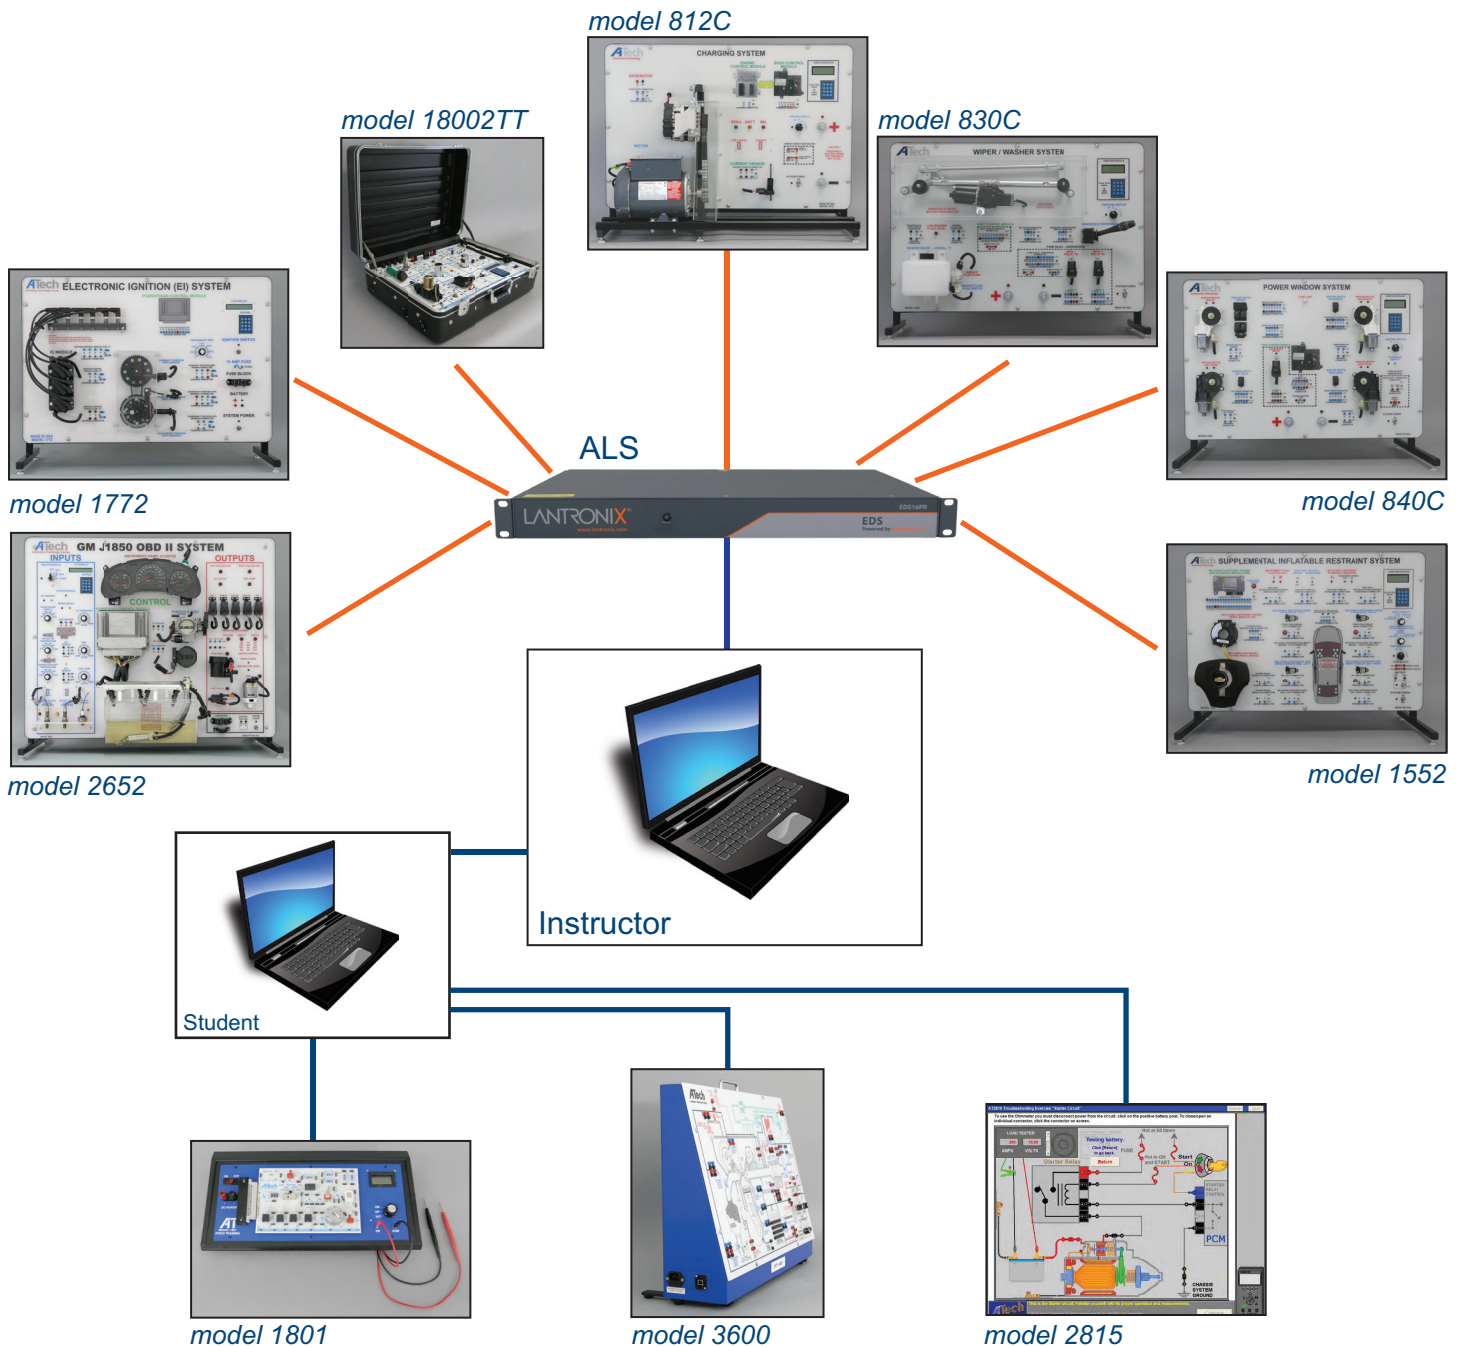

# Lab Integration

## ATECH Trainers are Integrated

- Compatible with Microsoft™ Networks (no proprietary networking)
- Monitor student activities via Classroom Management Program (CMP)
- Multiple faults can be inserted into student training system
- Add new student training systems
- Assign individual student log-in identification
- Maintain student activity records